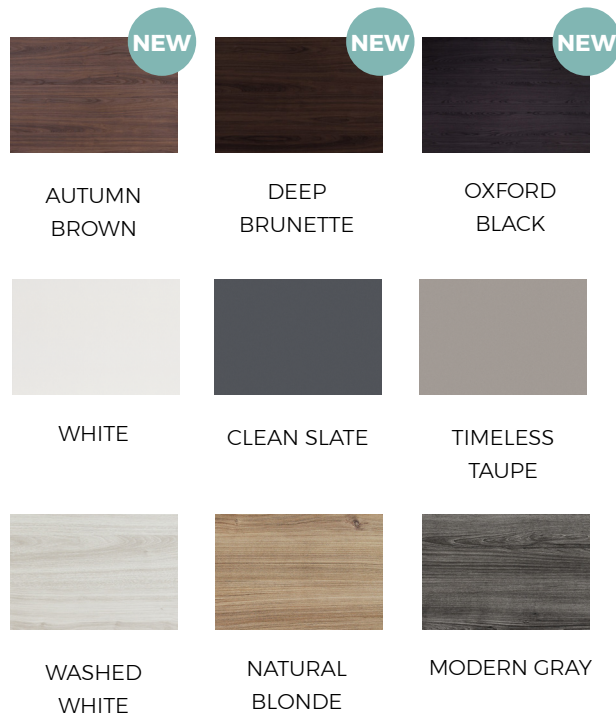

- **Walk-ins**
- **Reach-ins**
- **Coat closets**
- **Laundry rooms**
- **Pantries**

TOP RIGHT: EXPRESS SHELF MELAMINE SHELVING IN WHITE
BOTTOM RIGHT: EXPRESSSHELF MELAMINE SHELVING IN WHITE
LEFT CENTER: EXPRESSSHELF MELAMINE SHELVING IN WHITE
LEFT BOTTOM: EXPRESSSHELF MELAMINE SHELVING IN WHITE

Available Finishes

SOLID SHELVING

Our alternative to traditional plank-and-pole shelving, ExpressShelf solid wood shelving comes in laminate or melamine, in a range of finishes.

- 12 in. laminate, available in White
- 14 in. melamine available in MasterSuite Classic and MasterSuite 27th Avenue finishes

RIGHT: MASTERSUITE CLASSIC WITH EXPRESSHELF IN WHITE

*Some variants may be present.

New color finishes are estimated to be available in the summer of 2022.

Innovative, simple hardware

ExpressShelf hardware is durable, easy-to-install, and can be matched with any one of ExpressShelf's range of wood finishes for a completely customized look. Hardware finishes include White, Black, and Chrome.